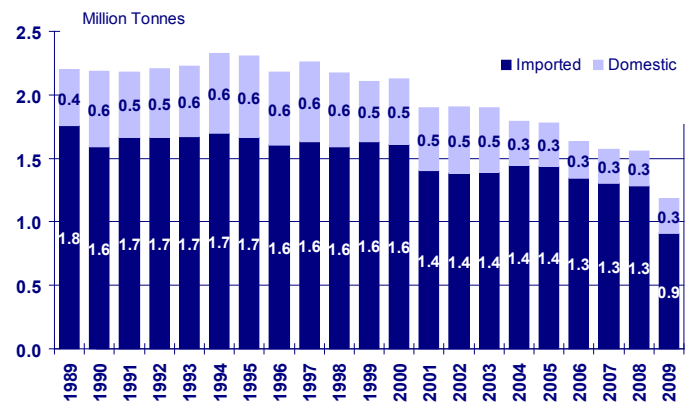

PAPER AND BOARD Woodpulp Usage