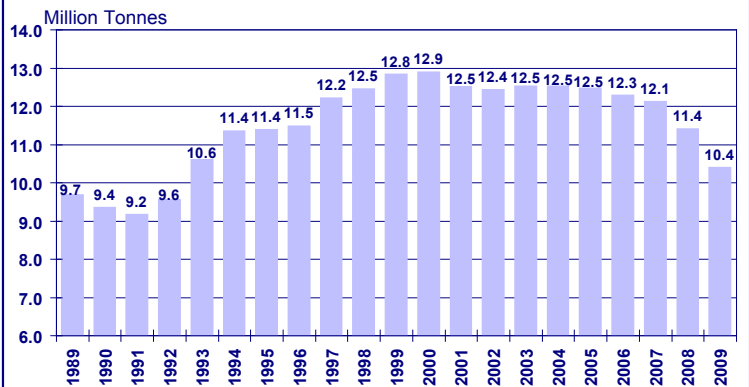

2009

INDUSTRY FACTS

INDUSTRY FACTS 2009

CPI Member Companies	75
CPI Member Employees	24,500
PAPER AND BOARD Production* ('000 Tonnes)	4,292.6
CORRUGATED Production (Million Sq. Metres)	3,653.6
RECOVERED PAPER Collection ('000 Tonnes)	8,154.8
TISSUE Parent Reel Production ('000 Tonnes)	736.3

* includes parent reel production

PAPER AND BOARD Consumption