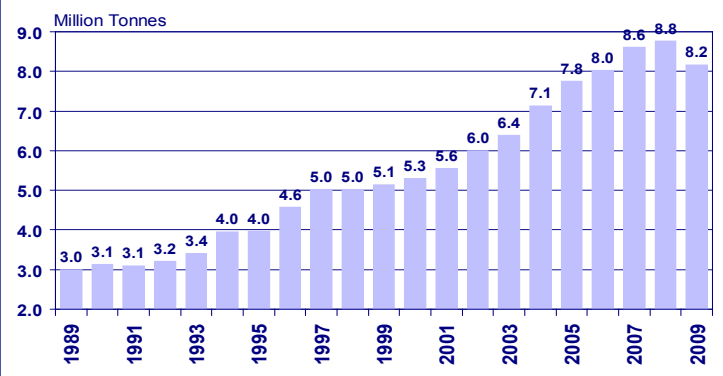

2009

INDUSTRY FACTS

INDUSTRY FACTS 2009

CPI Member Companies	75
CPI Member Employees	24,500
PAPER AND BOARD Production* ('000 Tonnes)	4,292.6
CORRUGATED Production (Million Sq. Metres)	3,653.6
RECOVERED PAPER Collection ('000 Tonnes)	8,154.8
TISSUE Parent Reel Production ('000 Tonnes)	736.3

* includes parent reel production

PAPER AND BOARD Consumption

PAPER AND BOARD Production

PAPER AND BOARD Woodpulp Usage

PAPER AND BOARD Mills and Employees

RECOVERED PAPER Collection

1 Rivenhall Road, Swindon, Wiltshire. SN5 7BD, Tel: 01793 889600, Fax: 01793 878700, Email: cpi@paper.org.uk, Web: www.paper.org.uk