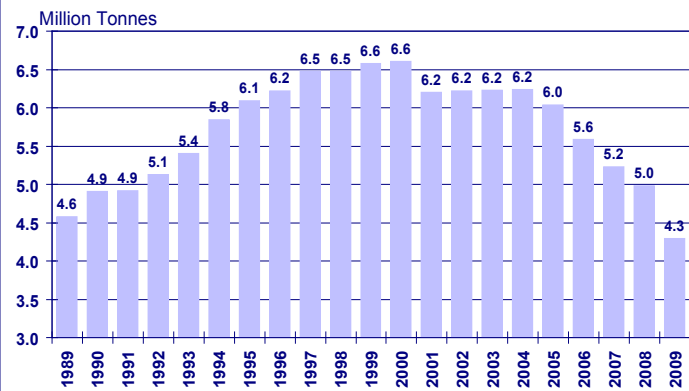

PAPER AND BOARD Production