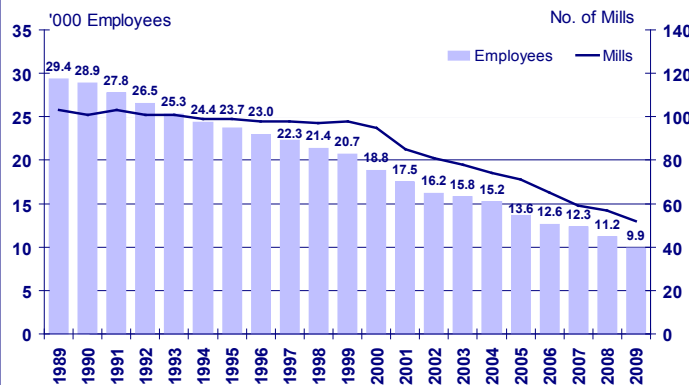

2009

INDUSTRY FACTS

INDUSTRY FACTS 2009

CPI Member Companies	75
CPI Member Employees	24,500
PAPER AND BOARD Production* ('000 Tonnes)	4,292.6
CORRUGATED Production (Million Sq. Metres)	3,653.6
RECOVERED PAPER Collection ('000 Tonnes)	8,154.8
TISSUE Parent Reel Production ('000 Tonnes)	736.3

* includes parent reel production

PAPER AND BOARD Consumption

PAPER AND BOARD Production

PAPER AND BOARD Woodpulp Usage

PAPER AND BOARD Mills and Employees

RECOVERED PAPER Collection

1 Rivenhall Road, Swindon, Wiltshire. SN5 7BD, Tel: 01793 889600, Fax: 01793 878700, Email: cpi@paper.org.uk, Web: www.paper.org.uk